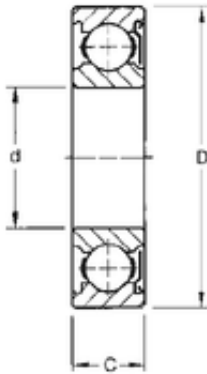

NTN BEARING-SUDAMERICANA, S.A.

75 mm x 160 mm x 37 mm TIMKEN 315KD Single Row Ball Bearings

Bearing No. 315KD

Size	75x160x37 mm
Bore Diameter	75 mm
Outer Diameter	160 mm
Width	37 mm
d	75 mm
D	160 mm
B	37 mm
C	37 mm
Weight	3,175 Kg
Basic dynamic load rating (C)	128 kN

315KD Bearing 2D drawings and 3D CAD models