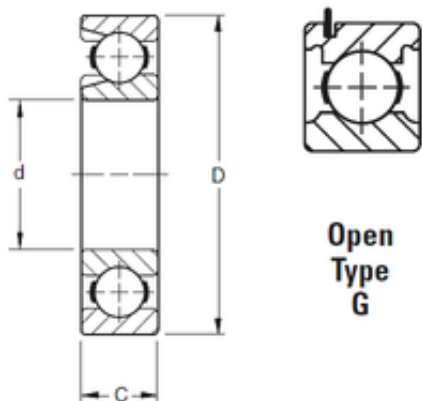

NTN BEARING-SUDAMERICANA, S.A.

30 mm x 72 mm x 19 mm TIMKEN 306WG Single Row Ball Bearings

Bearing No. 306WG

Size	30x72x19 mm
Bore Diameter	30 mm
Outer Diameter	72 mm
Width	19 mm
d	30 mm
D	72 mm
B	19 mm
C	19 mm
Weight	0,386 Kg
Basic dynamic load rating (C)	42,8 kN

306WG Bearing 2D drawings and 3D CAD models