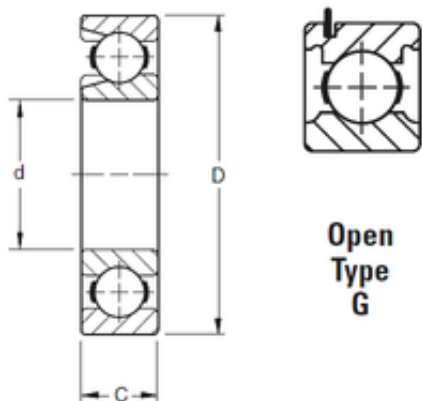

NTN BEARING-SUDAMERICANA, S.A.

45 mm x 100 mm x 25 mm TIMKEN 309WG Single Row Ball Bearings

Bearing No. 309WG

Size	45x100x25 mm
Bore Diameter	45 mm
Outer Diameter	100 mm
Width	25 mm
d	45 mm
D	100 mm
B	25 mm
C	25 mm
Weight	0,934 Kg
Basic dynamic load rating (C)	78,1 kN

309WG Bearing 2D drawings and 3D CAD models